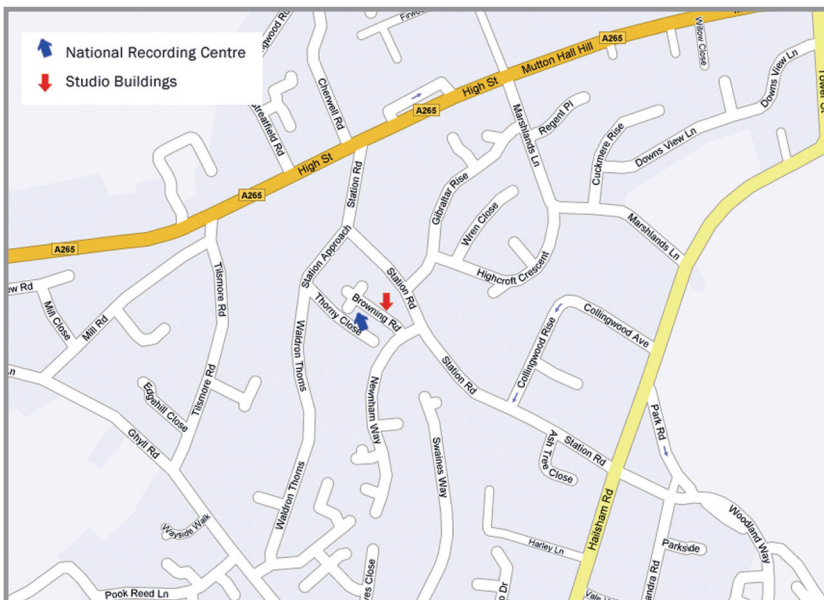

how to find us

by car

From London West - M25/M23

Join the M23 southbound and come off at Junction 10 eastbound joining the A264. Follow the A264 and turn right on to the A22 southbound through East Grinstead and towards Uckfield. Turn left on to the A26 northbound before turning right on to the A272 eastbound (Buxted/Hadlow Down). Turn right on to the A267 southbound, then keep left on to the A265 which leads in to Heathfield high street.

Join the A27 eastbound and turn left on to the A26 (Lewes). Turn right off the A26 and on to the B2192 (Ringmer). Follow the B2192 and then continue eastbound on to the B2102. Follow the B2102 and turn right on to the A267 at Cross In Hand and then keep left on to the A265 which leads in to Heathfield high street

From Heathfield High Street

Turn in to the B2203 Station Road (on your right if coming from the west - left if coming from the east), follow Station Road until the bottom of the hill (opposite the Vauxhall garage) and turn right in to Newnham Way and then immediately first right in to Browning Road. We are situated at the end of Browning Road on the left hand side.

by rail

Heathfield is not accessible directly by rail, the nearest stations are Buxted and Wadhurst.

Wadhurst is accessed directly from London Charing Cross, London Bridge, London Cannon Street & London Victoria*